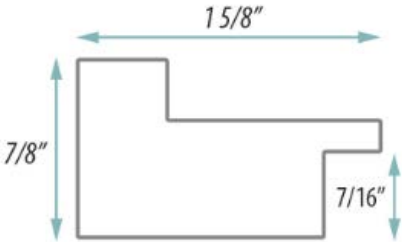

SPECIFICATION SHEET

FRAMED MIRROR MODEL#:
FM 83991-21X36

FRAMED MIRRORS COLLECTION

- FEATURES:**
- ONE 21X36" HIGH RESOLUTION SILVER PLATE GLASS MIRROR SIZE W/ DECORATIVE FRAME.
 - "WALL HUGGER" HANGERS FOR MOUNTING INCLUDED.
 - STANDARD MOUNTING STYLE IS VERTICAL. FOR HORIZONTAL, PLEASE SPECIFY WHEN ORDERING.
 - PACKED IN FOUR WALL (FOLDED DOUBLE WALL) CORRUGATION.
 - STYLE: RUSTIC/DISTRESSED
 - COLOR: BROWN
 - FINISH: RUSTIC BARNWOOD

- MIRROR FINISHES:**
- FLAT POLISHED EDGE
 - BEVELED EDGE

OVERALL SIZE DIMENSION: 24 1/4" WIDE X 39 1/4" HIGH X 1" DEEP